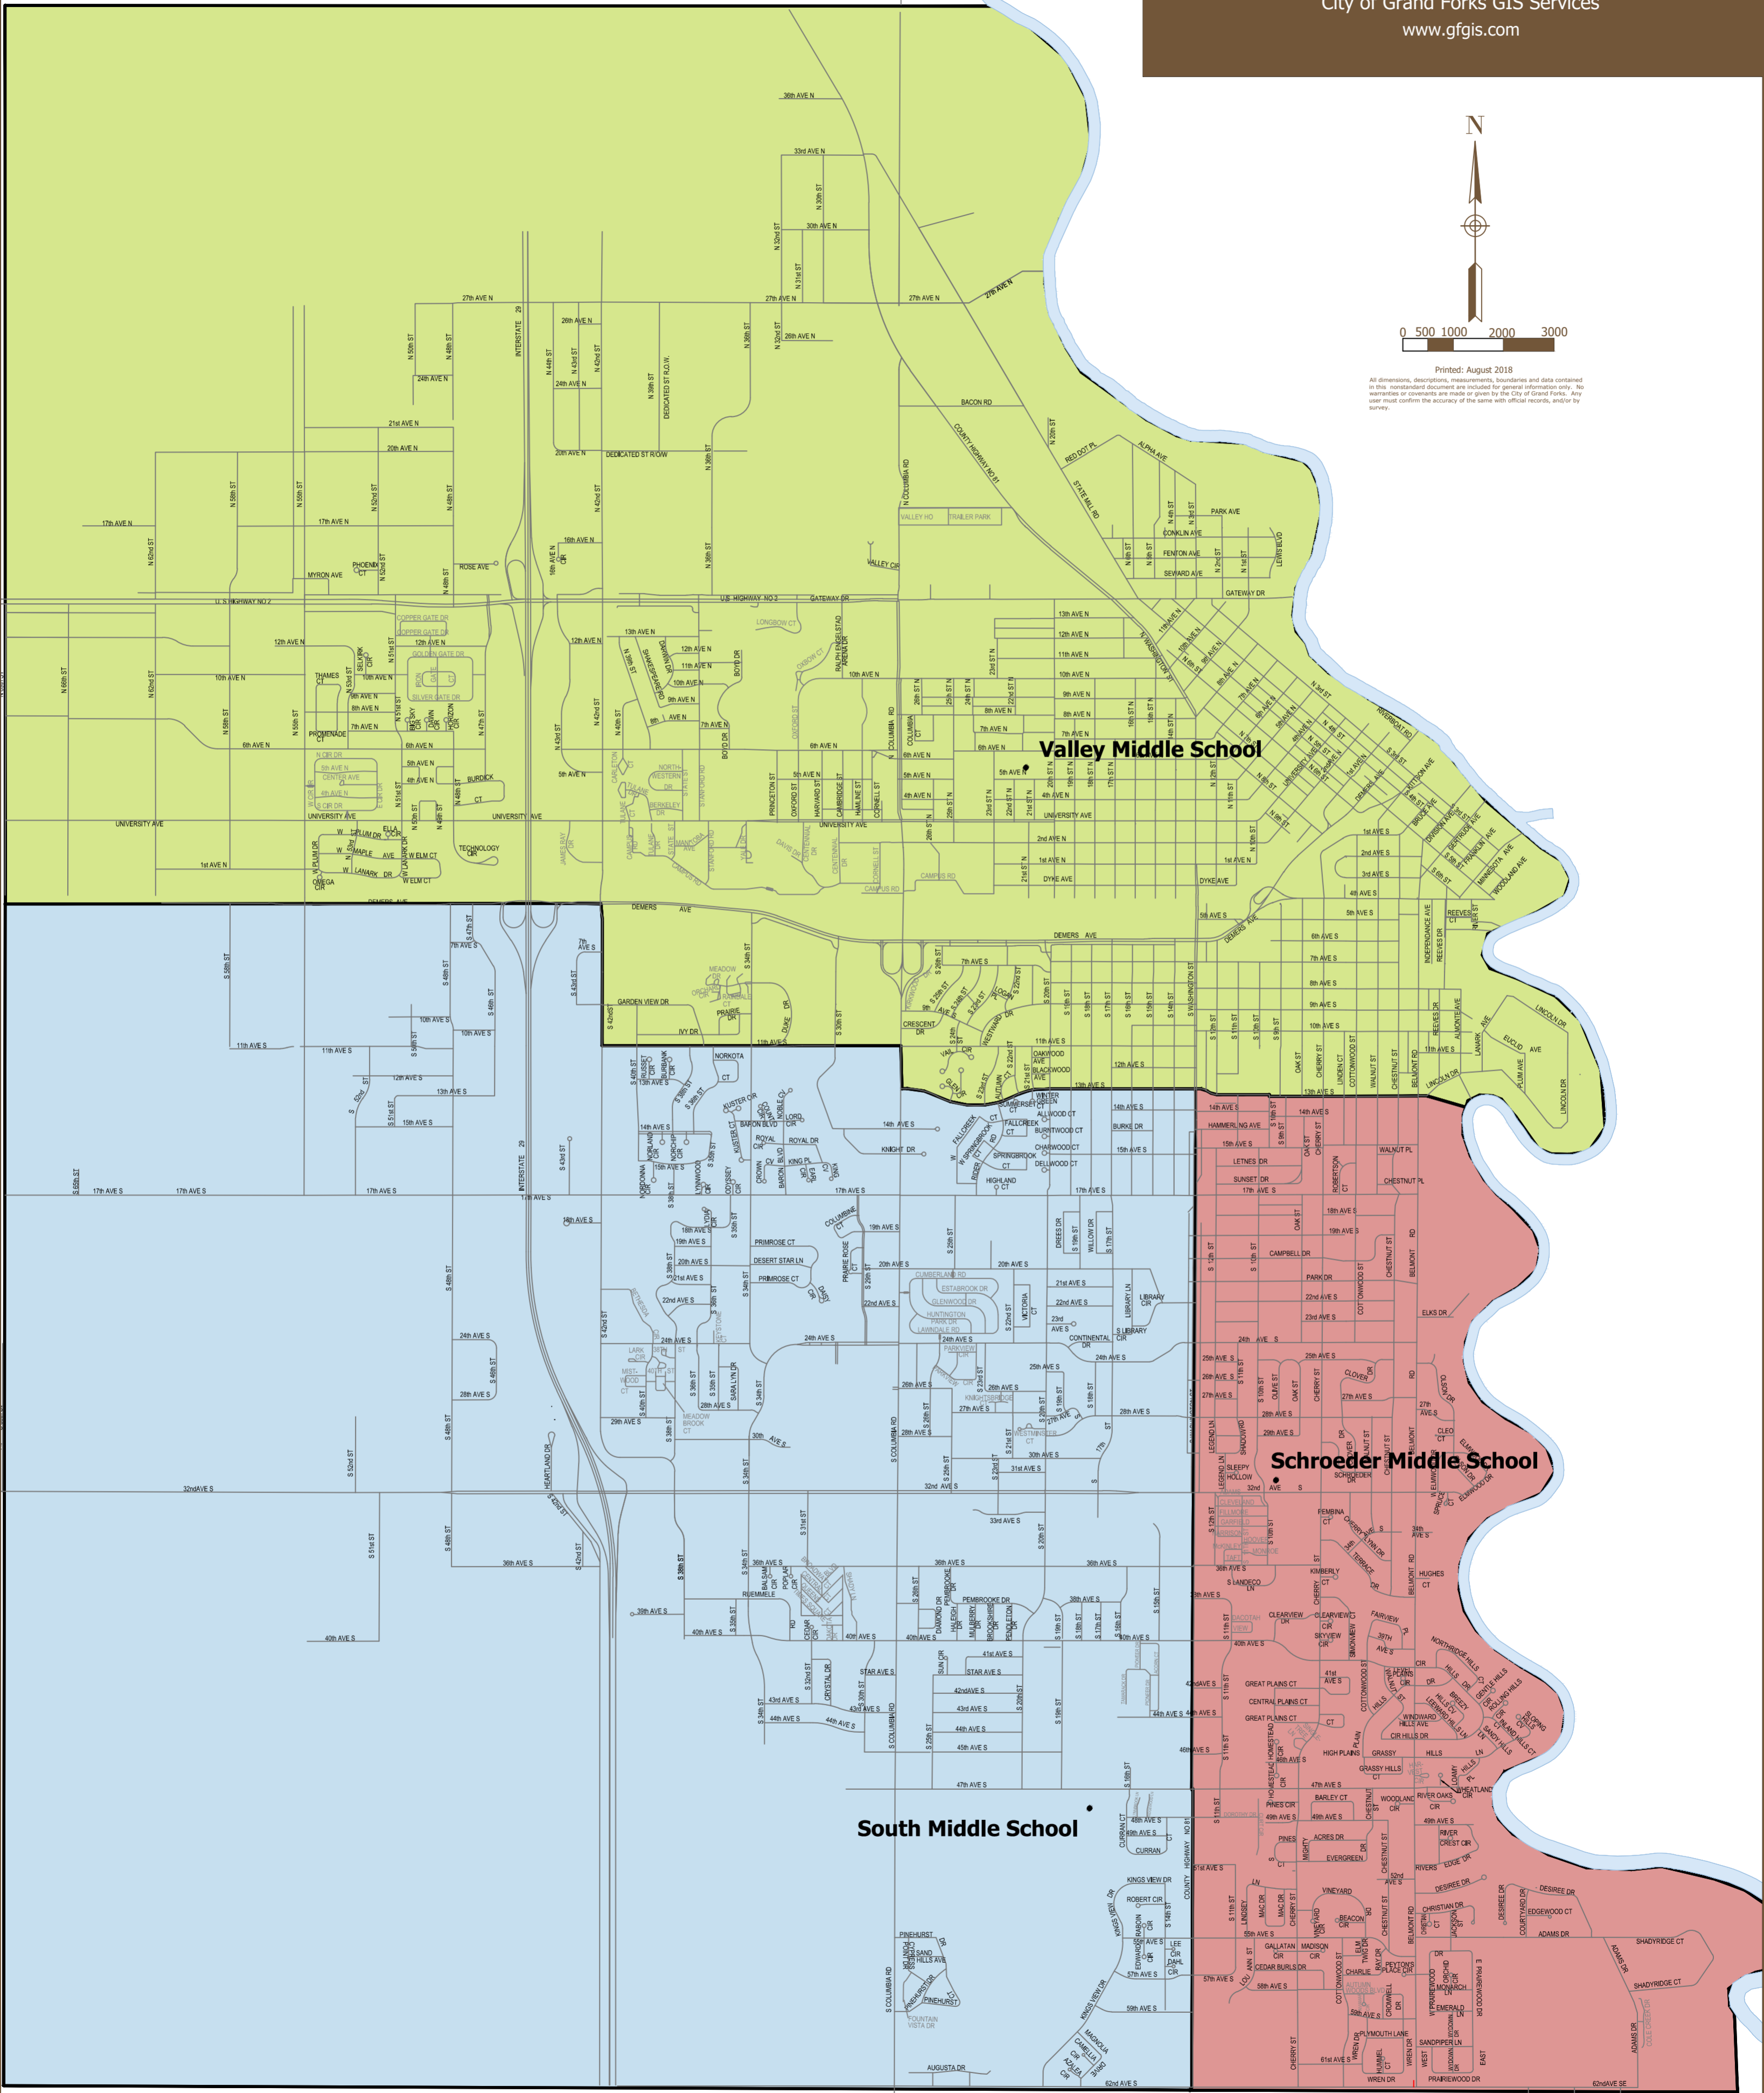

City of Grand Forks, ND Middle School Boundaries

City of Grand Forks GIS Services
www.gfgis.com

0 500 1000 2000 3000

Printed: August 2018

Valley Middle School

Schroeder Middle School

South Middle School